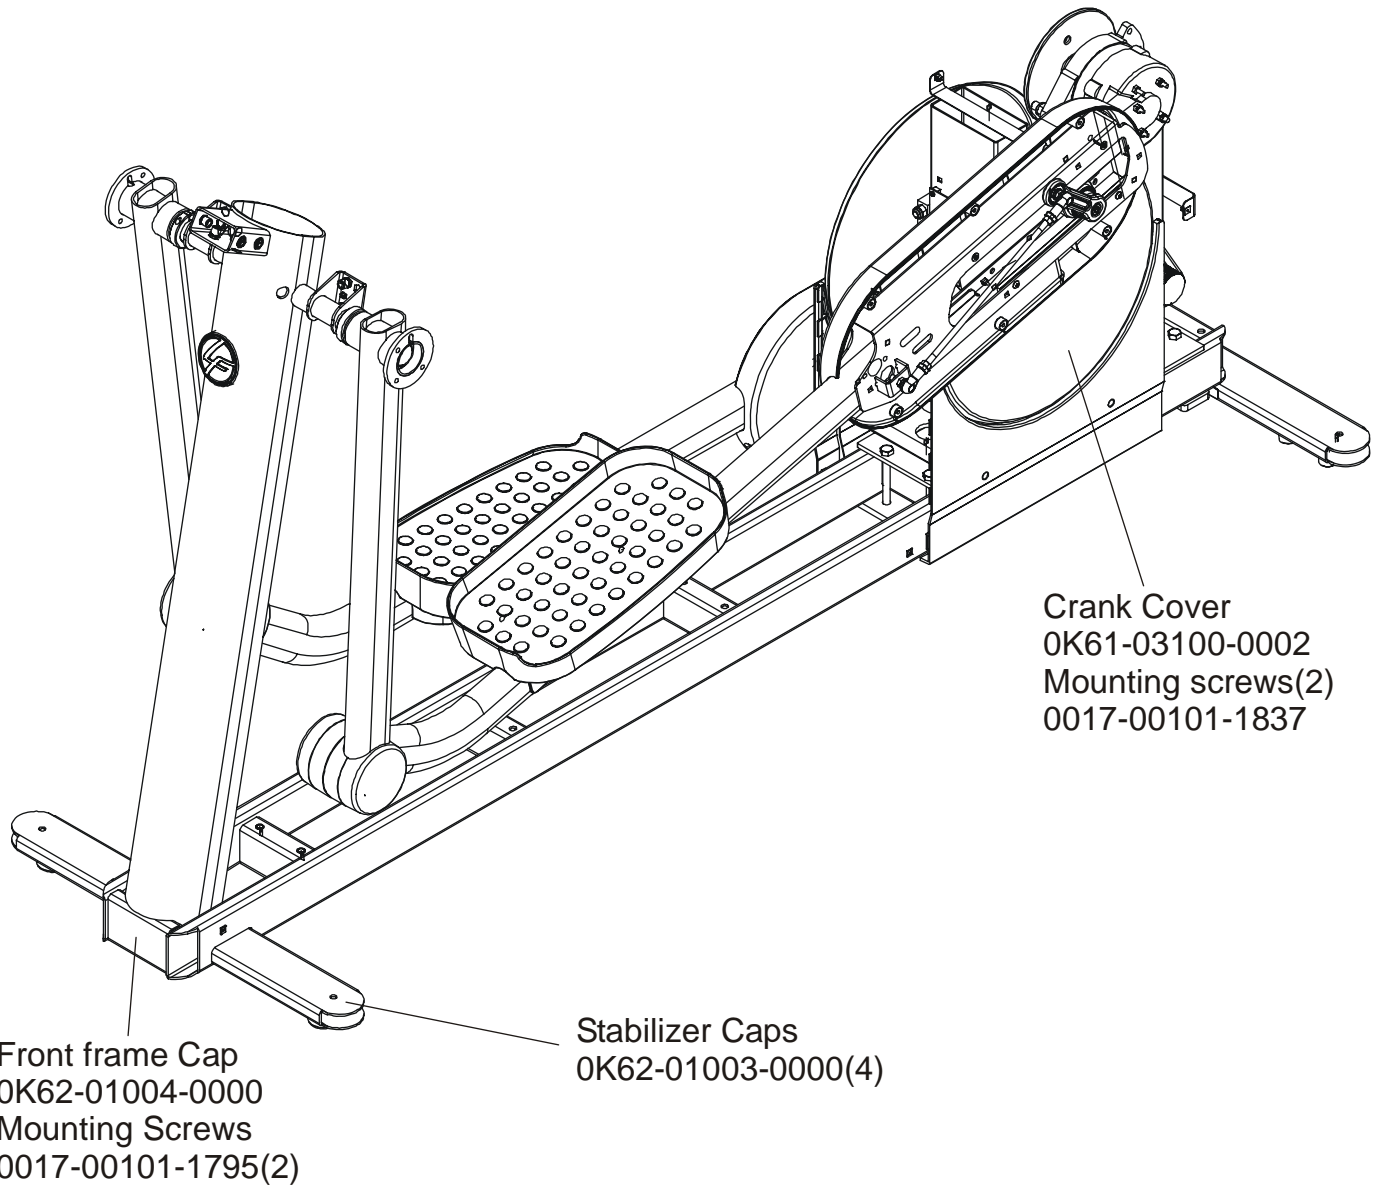

ARCTIC SILVER QUIET DRIVE 95XE
Crank Cover and Lower Caps

95XE-0XXX-04
S/N ALPHA CODE XWE